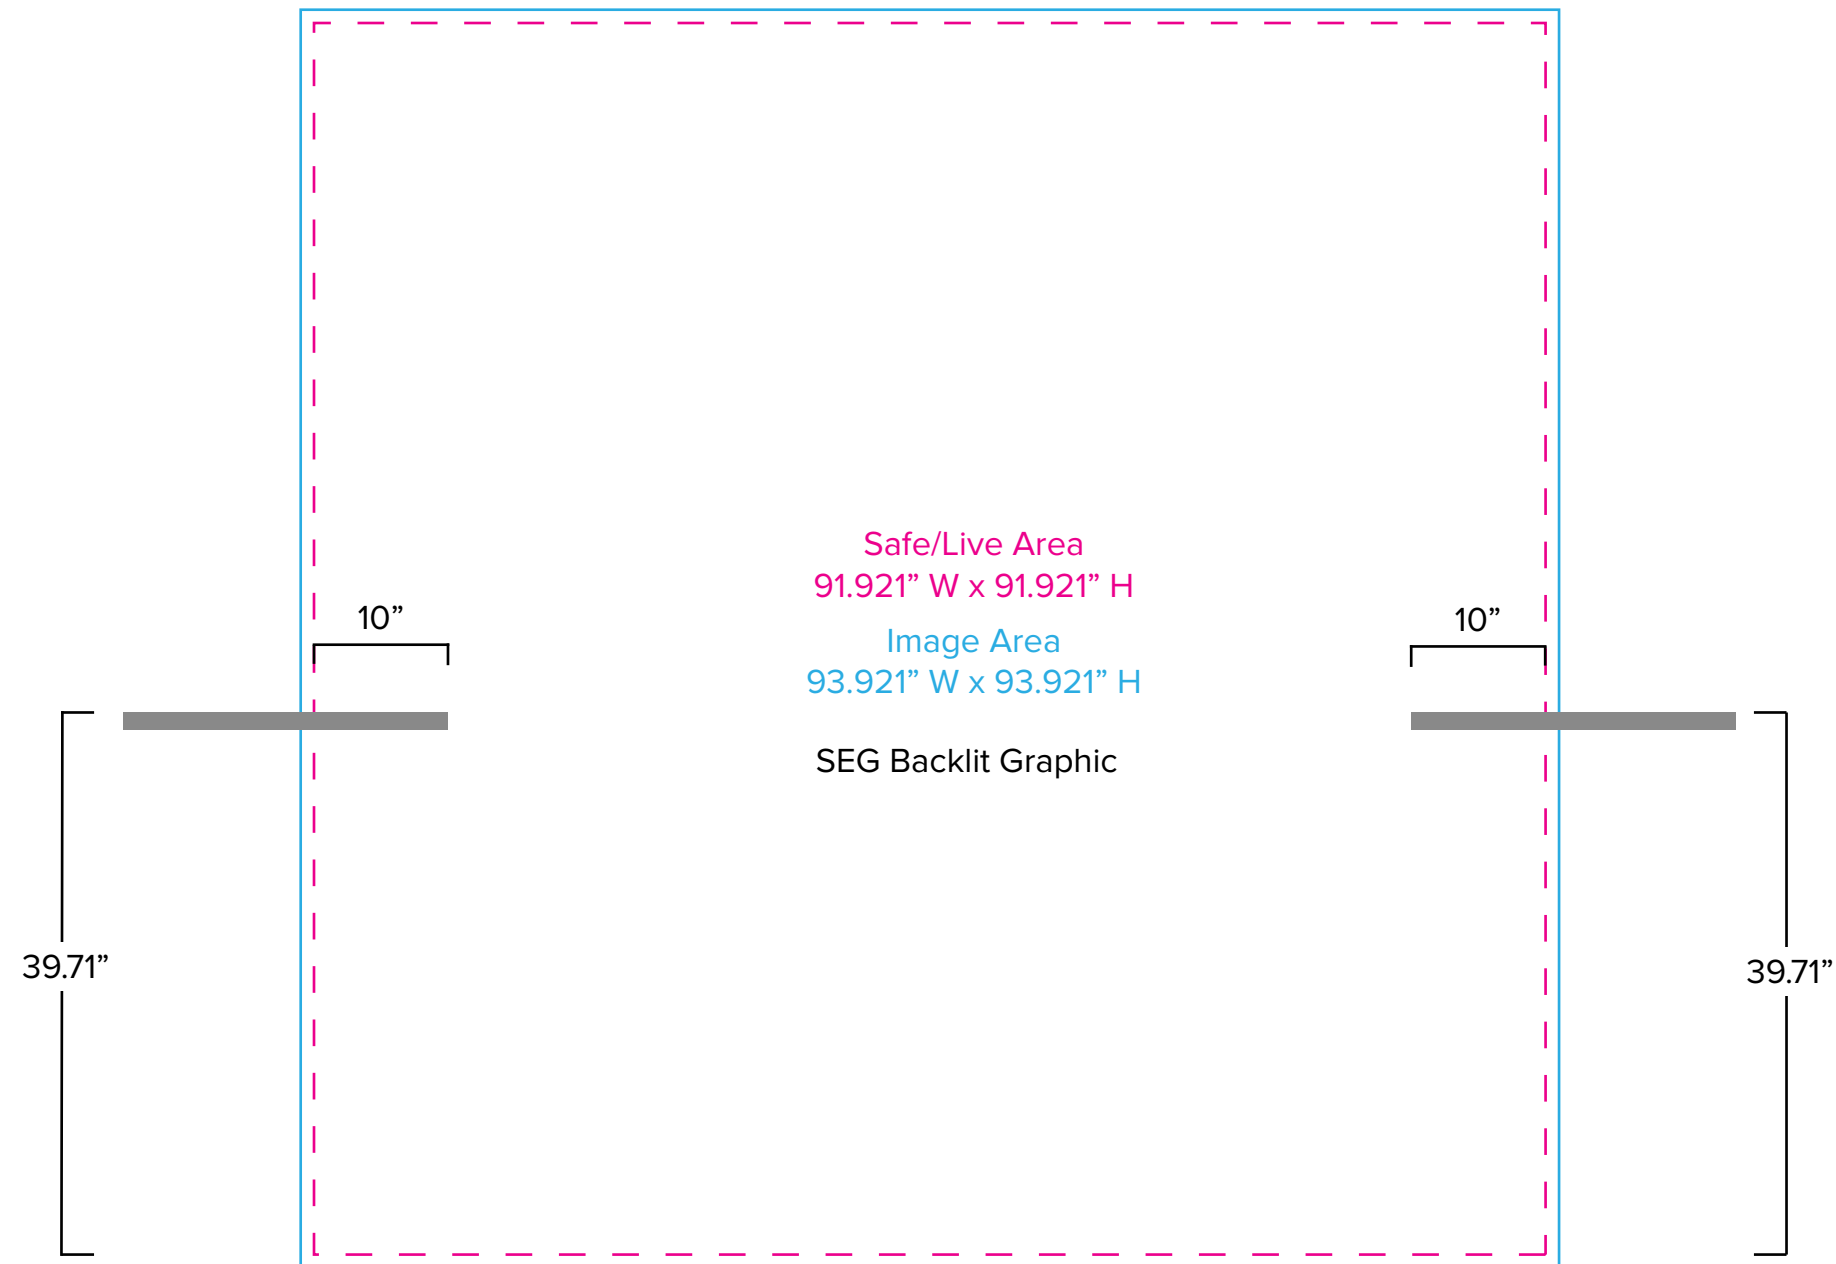

Graphic Template

Inline Lightbox - Backlit SEG Graphic

NOTE: All Raster Art (jpg, tiff,psd, png, etc.) must be at least 100 dpi at print size.